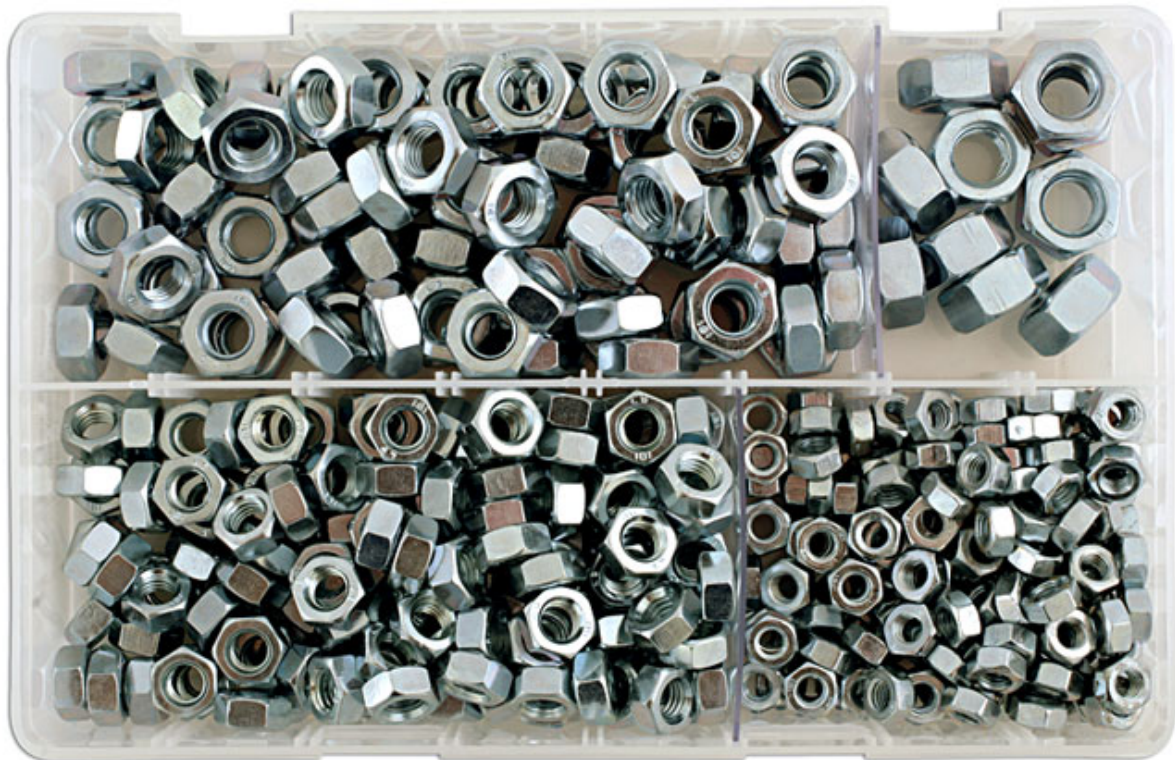

Assorted MM Plain Steel Nuts Box 370pc

Replacement top up packs available. 31346 - 6mm plain nuts. 31347 - 8mm plain nuts. 31348 - 10mm plain nuts. 31349 - 12mm plain nuts.

Additional Information

- Popular assortment of metric Plain Steel Nuts
- Sizes M6, M8, M10 & M12
- DIN Standard 934
- 370pc
-